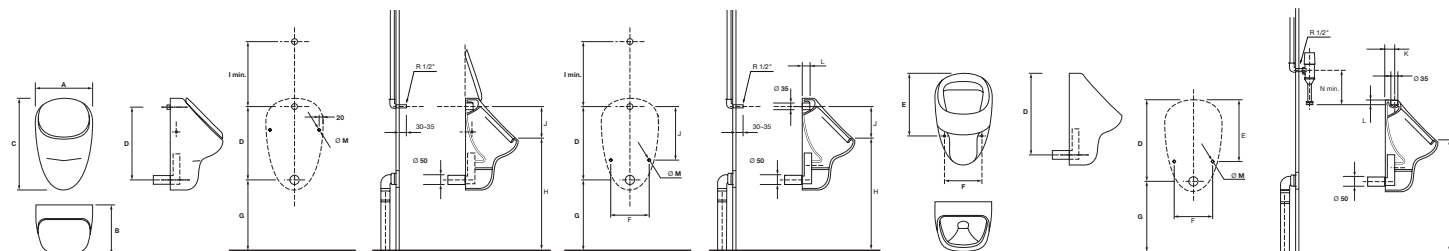

Urínály

SÉRIA	REF.	A	B	C	D	E	F	G	H	I min.	J	K	L	M	N min.
SITE	359601	700	415	700	620	23	680	480	680	---	---	---	---	8	---
HALL	35362E	300	280	490	295	635 od podlahy	150	410	650	480	140	---	---	---	---
MINI	353145	300	250	380	---	40	120	---	680	---	190	50	---	---	125
CHIC	35945J	325	330	558	440	195	240	378	600	---	200	---	---	12	---
CHIC	35945L	325	330	558	---	145	240	378	600	---	200	50	---	12	125