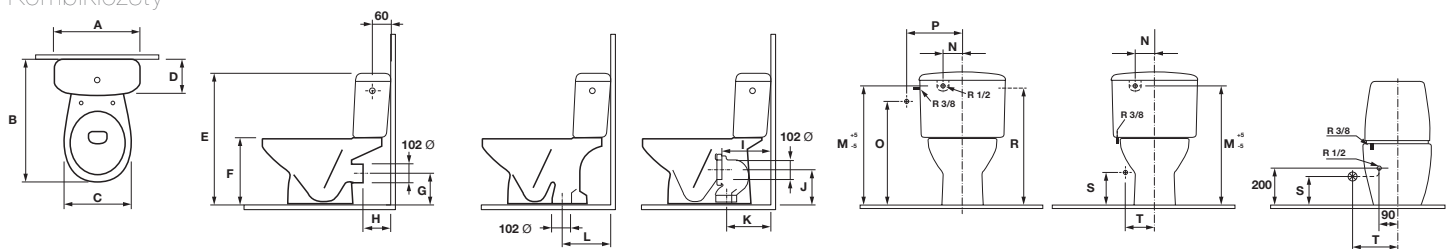

Kombiklozety

SÉRIA	REF.	Odpad	A	B	C	D	E	F	G	H	I	J	K	L	M	N	O	P	R	S	T
Khroma	342657	DUAL	390	700	390	120/162	800	400/440	180	225	---	185	270/210/170	---	270	60	---	---	---	---	---
America	342497	DUAL	405	705	395	170	775	385	---	---	225	180	210	---	---	---	---	---	---	220	130
Dama Senso	342517	DUAL	400	660	355	170	790	385	180	---	225	180	210	---	---	---	---	---	---	280	130
D. Senso Compacto	342518	DUAL	405	600	355	140	760	385	180	---	165	180	210*	---	680	100	590	300	680	220	180
D. Senso Compacto	34251S	DUAL	405	600	355	140	760	385	180	---	165	180	210*	---	680	100	590	300	680	220	180
Meridian	342247	DUAL	370	645	360	140	790	400	---	---	---	180	270/170	---	---	---	---	---	---	220 (vonkajši)/ 260 (vonkajši)/ 250 (vnútorný)	120 (vnútorný)
Meridian compact	342248	DUAL	370	600	360	140	790	400	---	---	165	180	120-210	---	---	---	---	---	---	100/ 250 (vnútorný)	420/ 120 (vnútorný)
Meridian handicap	34224H	DUAL	385	750	370	185	830	440	---	---	255	180	---	---	---	---	---	---	---	250 (vnútorný)	120 (vnútorný)
The Gap	342477	HH	365	650	340	150	790	400	---	---	225	180	---	---	---	---	---	---	---	250	60
The Gap	342478	V	365	650	340	150	790	400	---	---	---	---	210	---	---	---	---	---	---	250	60
Hall	342628	DUAL	365	595	355	140	765	400	---	---	165	180	210*	---	---	---	---	---	---	245	170
Hall	34262S	DUAL	365	595	355	140	765	400	---	---	165	180	210*	---	---	---	---	---	---	245	170
Dama-N	342787	HH	365	660	360	140	760	400	180	225	-	-	-	-	-	-	-	-	-	250	-
Dama-N	342788	V	365	660	360	140	760	400	-	-	-	-	-	210	-	-	-	-	-	250	-
Dama-N	34278W	DUAL	365	600	360	140	760	400	-	-	210	185	170	-	-	-	-	-	-	250	-